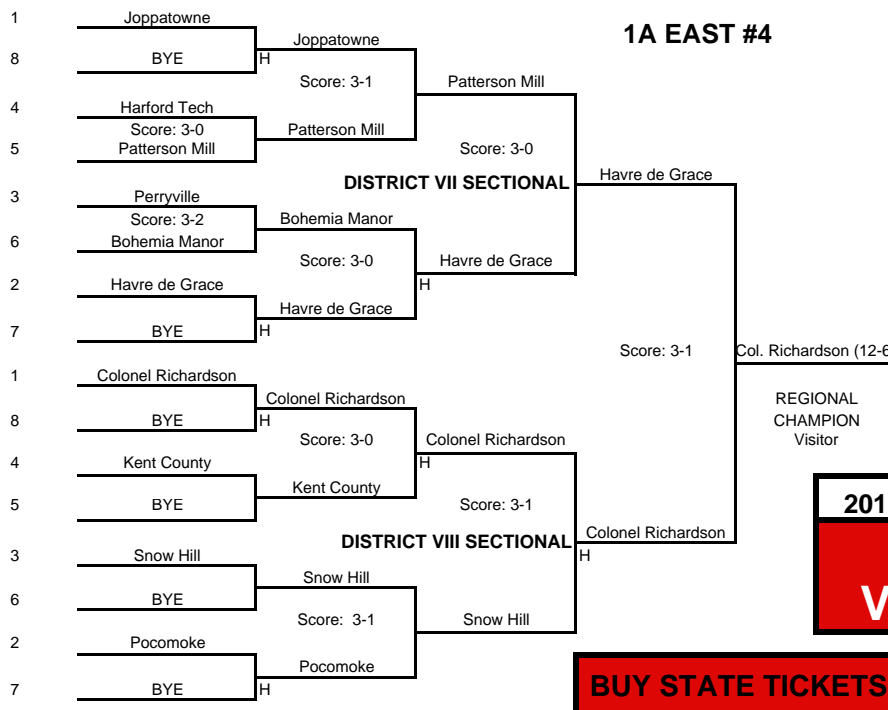

1A WEST #1

1A SOUTH #2

State Semifinals - Nov. 17
Ritchie Coliseum
6:00 p.m.

State Semifinals - Nov. 17
Ritchie Coliseum
8:00 p.m.

STATE CHAMPS!
Smithsburg (19-0)
Score: 3-0

VS
State Finalist
Catoctin (12-7)
Score: 3-0
STATE FINALS
U. of Maryland
Ritchie Coliseum
Nov. 19, 2010
6:00 p.m.

1A EAST #4

1A NORTH #3

REGIONAL CHAMPION
Visitor

REGIONAL CHAMPION
Visitor

2010 STATE TOURNAMENT
1A GIRLS
VOLLEYBALL

BUY STATE TICKETS Online @ <https://mpssaa.ticketleap.com>