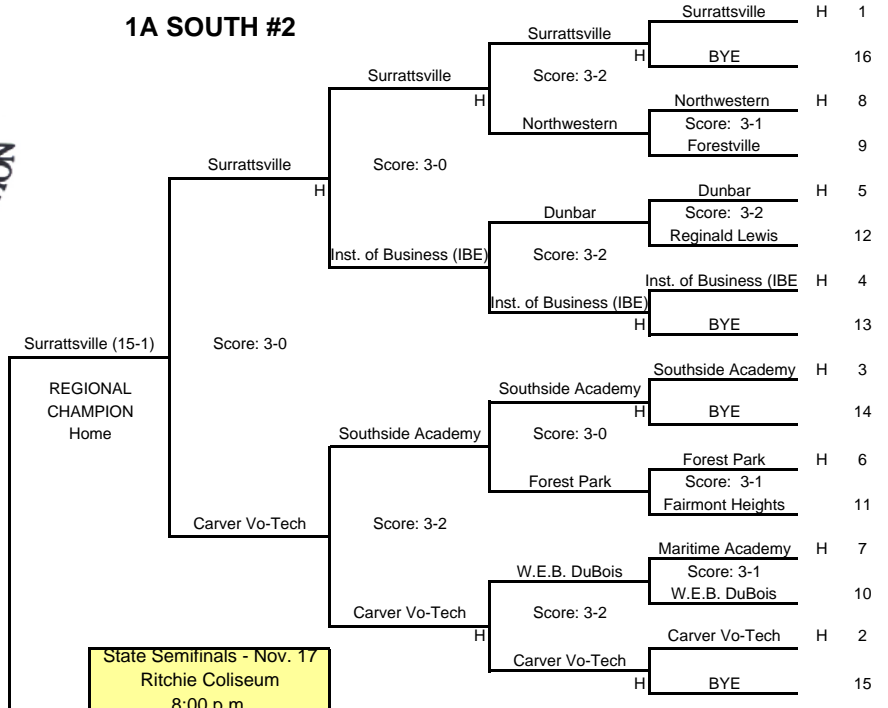

1A WEST #1

1A SOUTH #2

State Semifinals - Nov. 17
Ritchie Coliseum
6:00 p.m.

State Semifinals - Nov. 17
Ritchie Coliseum
8:00 p.m.

STATE CHAMPS!
Smithsburg (19-0)
Score: 3-0

VS
State Finalist
Catoctin (12-7)
Score: 3-0
STATE FINALS
U. of Maryland
Ritchie Coliseum
Nov. 19, 2010
6:00 p.m.

1A EAST #4

1A NORTH #3

REGIONAL CHAMPION
Visitor

REGIONAL CHAMPION
Visitor

2010 STATE TOURNAMENT
1A GIRLS
VOLLEYBALL

BUY STATE TICKETS Online @ <https://mpssaa.ticketleap.com>