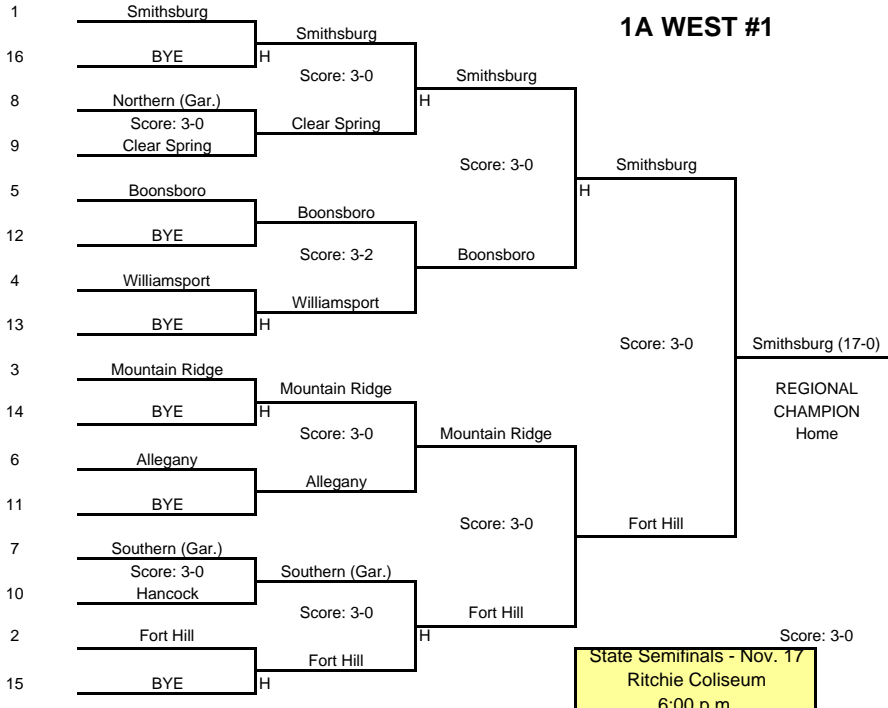

1A WEST #1

1A SOUTH #2

State Semifinals - Nov. 17
Ritchie Coliseum
6:00 p.m.

State Semifinals - Nov. 17
Ritchie Coliseum
8:00 p.m.

STATE CHAMPS!
Smithsburg (19-0)
Score: 3-0

VS
State Finalist
Catoctin (12-7)
Score: 3-0
STATE FINALS
U. of Maryland
Ritchie Coliseum
Nov. 19, 2010
6:00 p.m.

1A EAST #4

1A NORTH #3

REGIONAL CHAMPION
Visitor

REGIONAL CHAMPION
Visitor

2010 STATE TOURNAMENT
1A GIRLS
VOLLEYBALL

BUY STATE TICKETS Online @ <https://mpssaa.ticketleap.com>