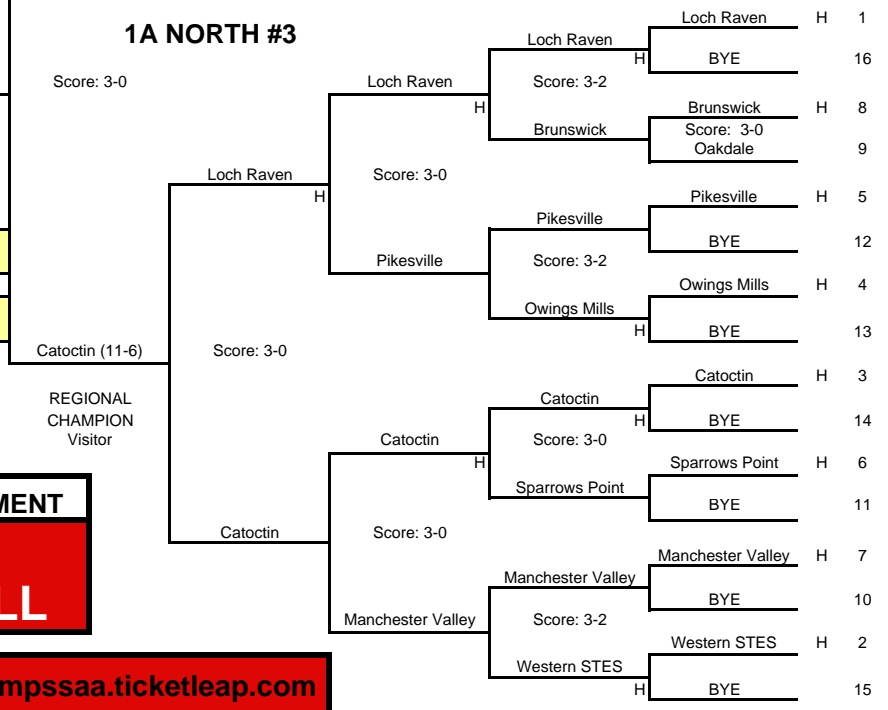

1A WEST #1

1A SOUTH #2

State Semifinals - Nov. 17
Ritchie Coliseum
6:00 p.m.

State Semifinals - Nov. 17
Ritchie Coliseum
8:00 p.m.

STATE CHAMPS!
Smithsburg (19-0)
Score: 3-0

VS
State Finalist
Catoctin (12-7)
Score: 3-0
STATE FINALS
U. of Maryland
Ritchie Coliseum
Nov. 19, 2010
6:00 p.m.

1A EAST #4

1A NORTH #3

REGIONAL CHAMPION
Visitor

REGIONAL CHAMPION
Visitor

2010 STATE TOURNAMENT
1A GIRLS
VOLLEYBALL

BUY STATE TICKETS Online @ <https://mpssaa.ticketleap.com>